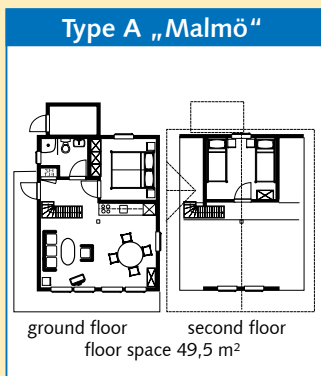

Type A up to 4 persons