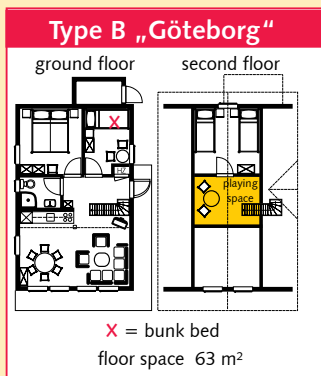

Type B up to 6 persons