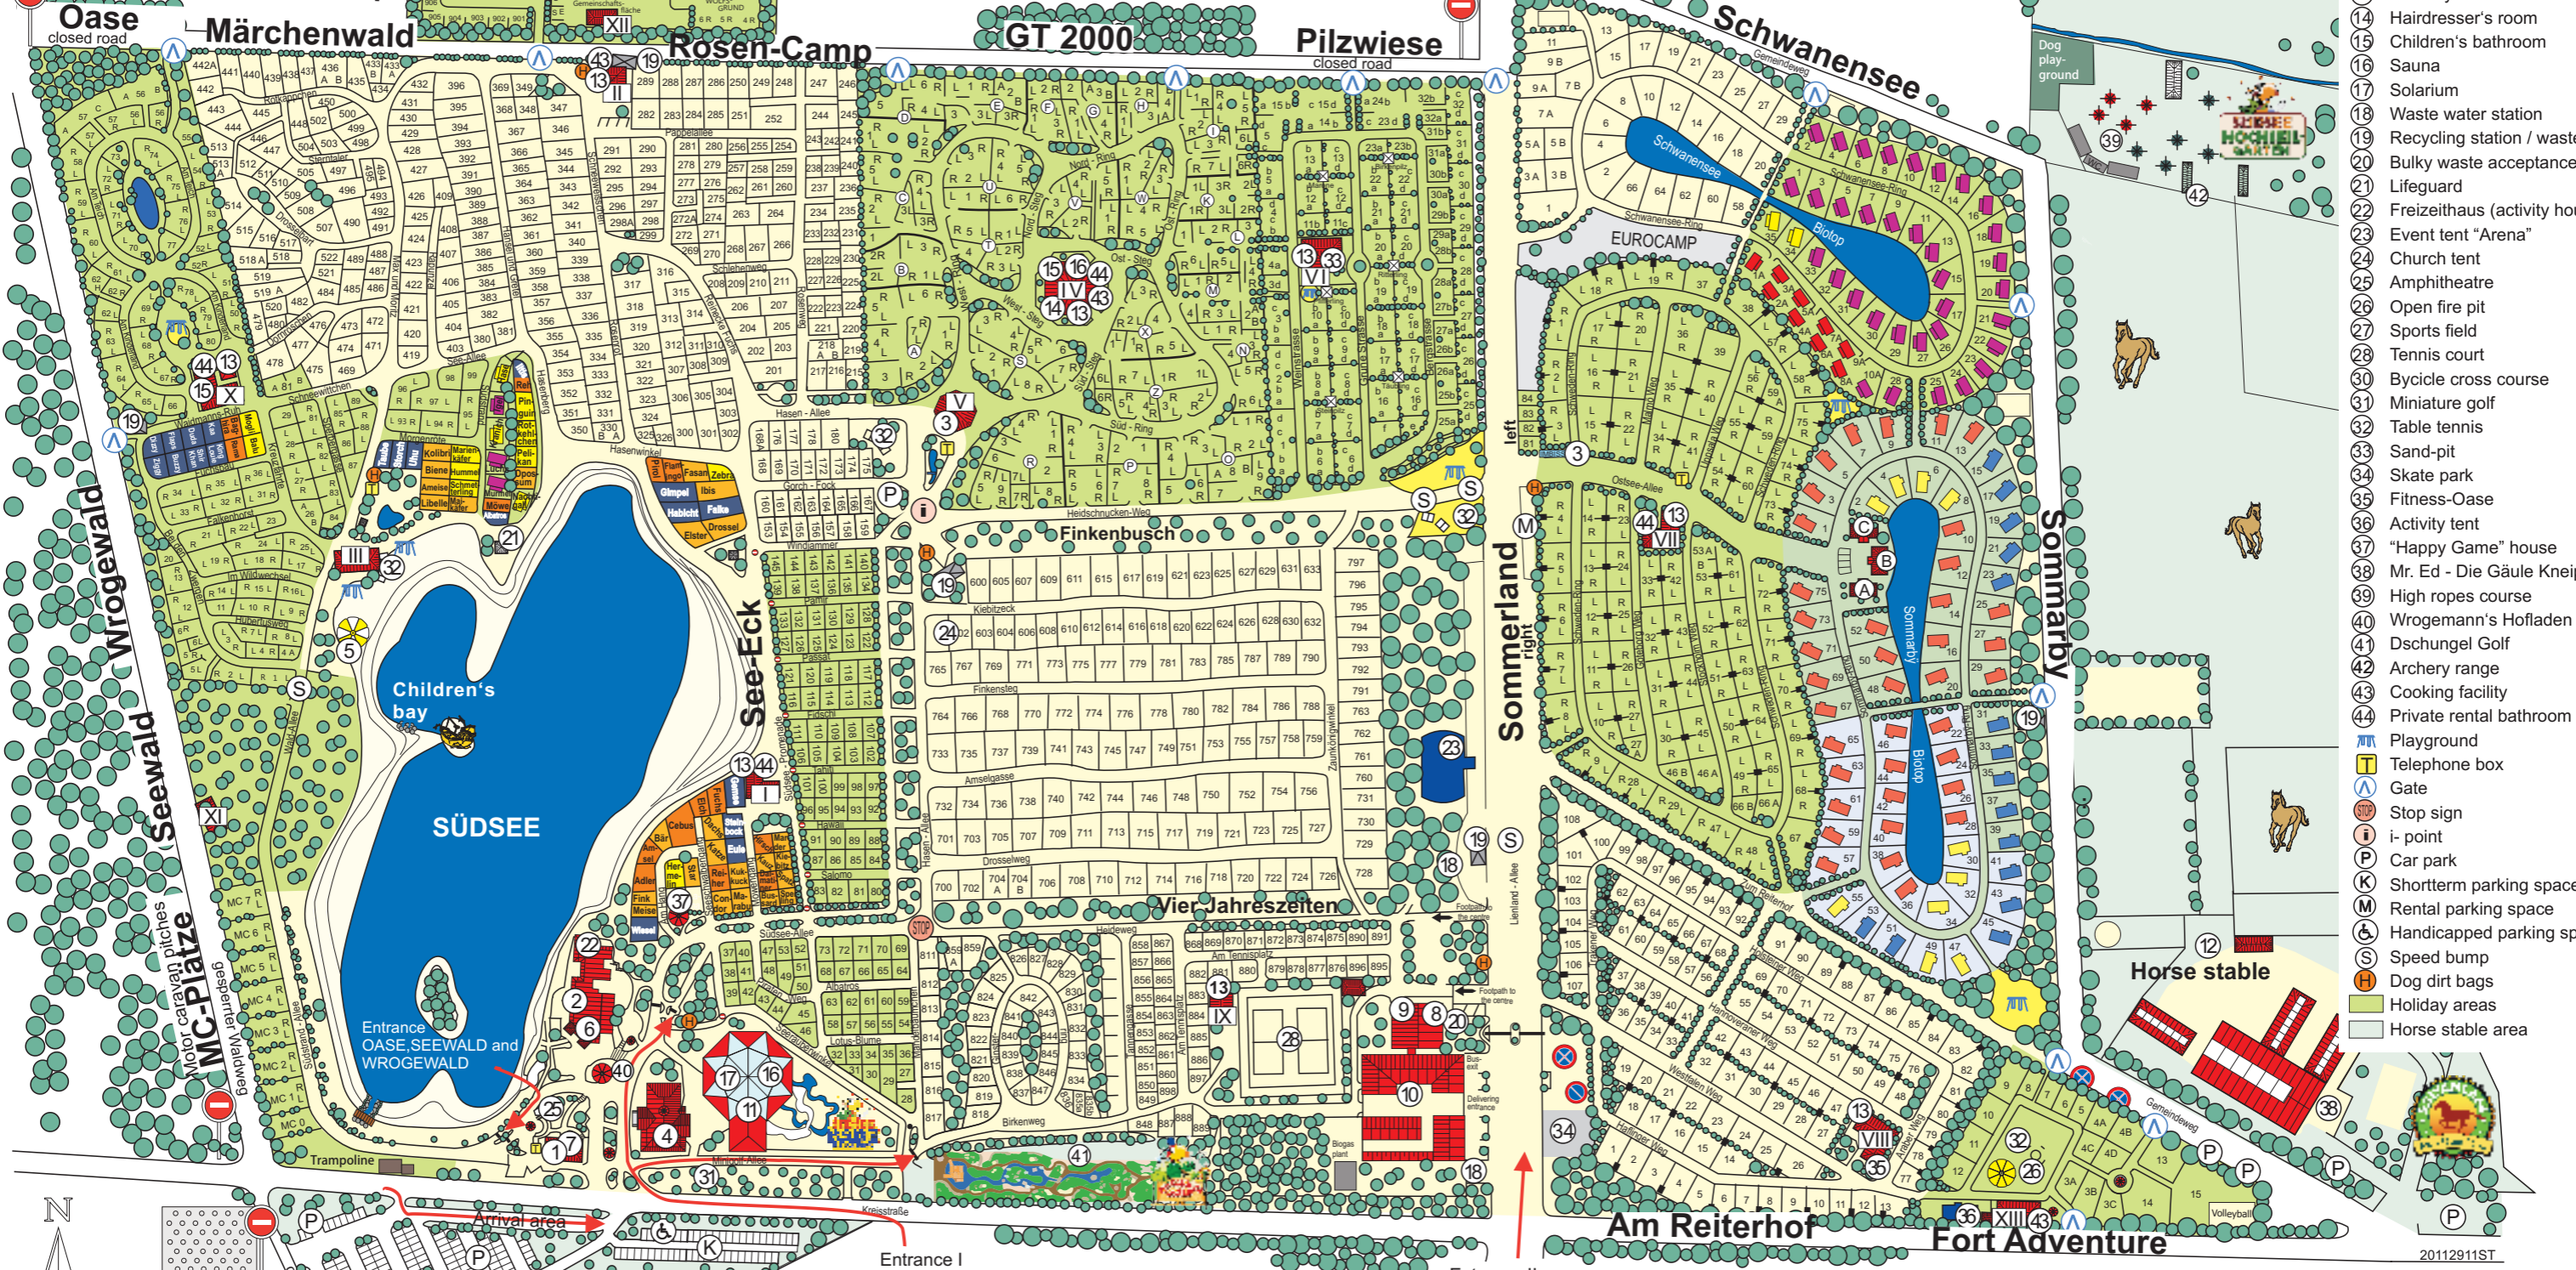

- Sanitary building I - XIII
- Reception centre (RC)
- Insel-Restaurant-Bistro
- Imbiss "Campers Inn"
- Pier One/ Rathaus Lädchen
- Strandbar
- Supermarket
- Camper's Shop
- Gas - filling station
- SSC - rental shop
- Administration centre
- Badeparadies (swimming pool)
- Horse stable
- Laundry room
- Hairdresser's room
- Children's bathroom
- Sauna
- Solarium
- Waste water station
- Recycling station / waste
- Bulky waste acceptance
- Lifeguard
- Freizeithaus (activity house)
- Event tent "Arena"
- Church tent
- Amphitheatre
- Open fire pit
- Sports field
- Tennis court
- Bycicle cross course
- Miniature golf
- Table tennis
- Sand-pit
- Skate park
- Fitness-Oase
- Activity tent
- "Happy Game" house
- Mr. Ed - Die Gäule Kneipe
- High ropes course
- Wrogemann's Hofladen
- Dschungel Golf
- Archery range
- Cooking facility
- Private rental bathroom
- Playground
- Telephone box
- Gate
- Stop sign
- i- point
- Car park
- Shortterm parking space
- Rental parking space
- Handicapped parking space
- Speed bump
- Dog dirt bags
- Holiday areas
- Horse stable area

- Holiday areas with parcelled pitches:**
- Dogs not allowed: Oase, Pilzwiese, Sommerland right, Wrogewald
 - Dogs allowed: GT 2000, Tannengrund, Sommerland left, See-Eck, MC-Plätze

- Holiday areas without parcelled pitches:**
- Dogs allowed: Seewald
- Group area:**
- Dogs allowed: Fort Adventure
- Parcelled pitches max. 3 nights:**
- Dogs allowed: Übernachtungsoase

- Rental caravans:**
- See-Eck
 - Wrogewald
 - Feriendorf Sommarby
- Rental chalets:**
- Schwanensee
 - Wrogewald

- Permanent pitches:**
- Am Reiterhof
 - Vier Jahreszeiten
 - Rosen-Camp
 - Märchenwald
- Mobile home parks:**
- Schwanensee
 - Finkenbusch